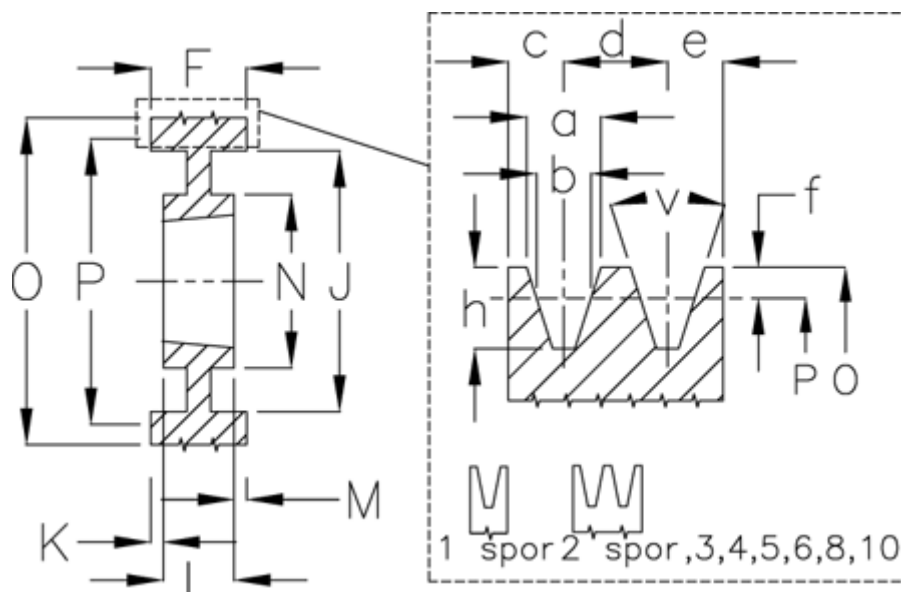

Article number: 604110023604

Description: V-belt pulley SPA 236/4 TL3020

Measures

a	= 12.7	F	= 65	Number of grooves	= 4
b	= 11.0	For bush	= 3020	O	= 241.5
Bush \varnothing max	= 75	h	= 13.8	P	= 236
c	= 10.0	J	= 202	Type	= SPA
d	= 15.0	K	= -	v (degrees)	= 38
e	= 10.0	L	= 51		
E	= 25	m	= 14		
f	= 2.8	N	= -		